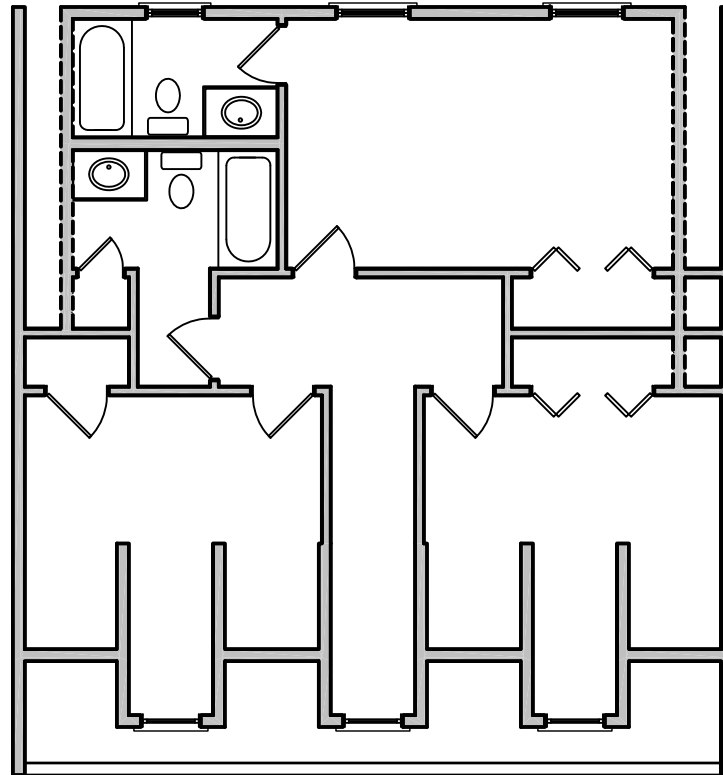

First Floor
 Bartlett Farms, 74 Tamrox Road
 Arundel, Maine 04046

HISSONG PROPERTIES LLC
 48 YORK STREET, SUITE 2
 KENNEBUNK, MAINE 04043

Drawn By: Pamela J. Burgess, ASID

Date: November 24, 2010

Scale: $\frac{1}{8}'' = 1'0''$

Second Floor Layout
Bartlett Farms, 74 Tamrox Road
Arundel, Maine 04046

HISSONG PROPERTIES LLC
48 YORK STREET, SUITE 2
KENNEBUNK, MAINE 04043

Drawn By: Pamela J. Burgess, ASID

Date: November 24, 2010

Scale: 3/16" = 1'0"